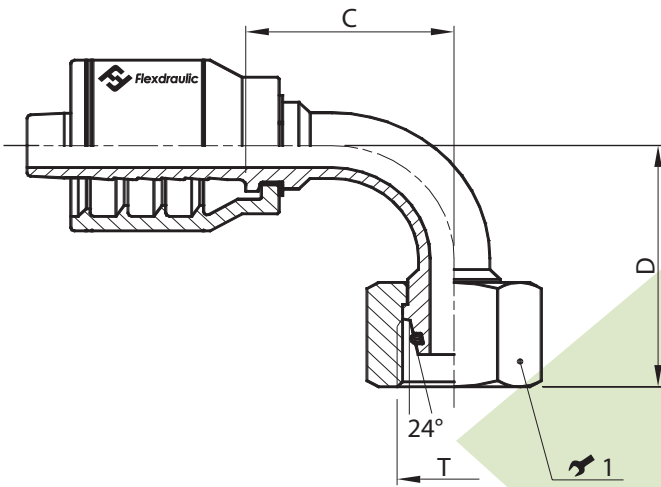

Metric / DIN

Metric / DIN Light Female Swivel - 90° Elbow
(24° Cone Seat)

One Piece Bite The Wire

| Part # | Hose I.D. | | Metric Thread (T) | Required Tube O.D. | Cutoff (C) | Drop (D) | Wrench | |
|---------|-----------|------|-------------------|--------------------|------------|----------|----------|--------|
| | Inch | Size | | | | | 1 (Inch) | 1 (mm) |
| A04-56D | 1/4" | -04 | M12 X 1.5 | L6 | 1.08" | 1.56" | - | 16 |
| A04-58D | 1/4" | -04 | M14 X 1.5 | L8 | 1.16" | 1.54" | 1 1/16" | 17 |
| A04-60D | 1/4" | -04 | M16 X 1.5 | L10 | 1.30" | 1.54" | 3/4" | 19 |
| A06-60D | 3/8" | -06 | M16 X 1.5 | L10 | 2.56" | 1.52" | 7/8" | 22 |
| A06-62D | 3/8" | -06 | M18 X 1.5 | L12 | 1.26" | 1.60" | 7/8" | 22 |
| A08-65D | 1/2" | -08 | M22 X 1.5 | L15 | 1.54" | 1.87" | 1 1/16" | 27 |
| A10-68D | 5/8" | -10 | M26 X 1.5 | L18 | 2.26" | 2.28" | 1 1/4" | 32 |
| A12-72D | 3/4" | -12 | M30 X 2 | L22 | 2.80" | 2.80" | 1 7/16" | 36 |
| A16-78D | 1" | -16 | M36 X 2 | L28 | 3.07" | 3.09" | 1 5/8" | 41 |